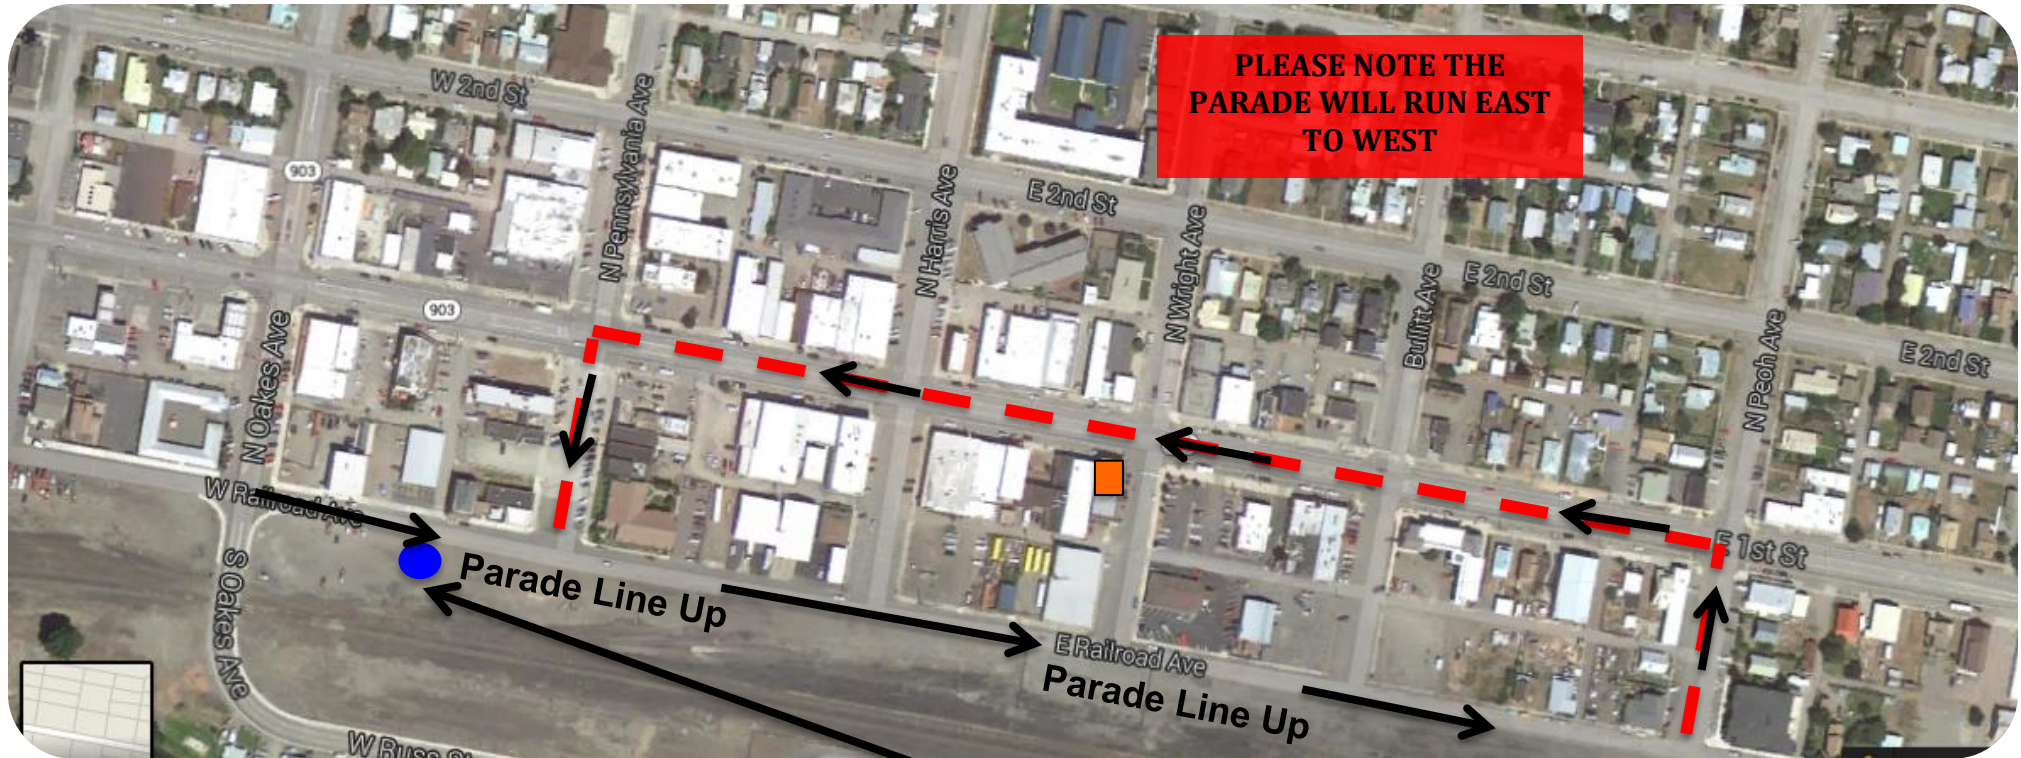

# Pioneer Days Grand Parade MAP

**PLEASE NOTE THE  
PARADE WILL RUN EAST  
TO WEST**

**Check in Starts at 8:00am**  
**Judging (during line up) from**  
 9:00am-9:30am  
**Parade starts promptly at 10:00am**

**Parade Check in Table**  
 All parade entries **MUST** check in at the table on the corner of Railroad & Oakes before entering the parade line up to receive their entry number and directions. All entries must enter line up from this direction.

- Please Remember:**
1. No throwing candy from moving vehicles (you may have people on foot handing it along the route)
  2. If you have animals or horses you **MUST** have a clean up crew following and picking up all waste
  3. Do **NOT** allow people to get on and off your moving vehicle, animal or float during the parade